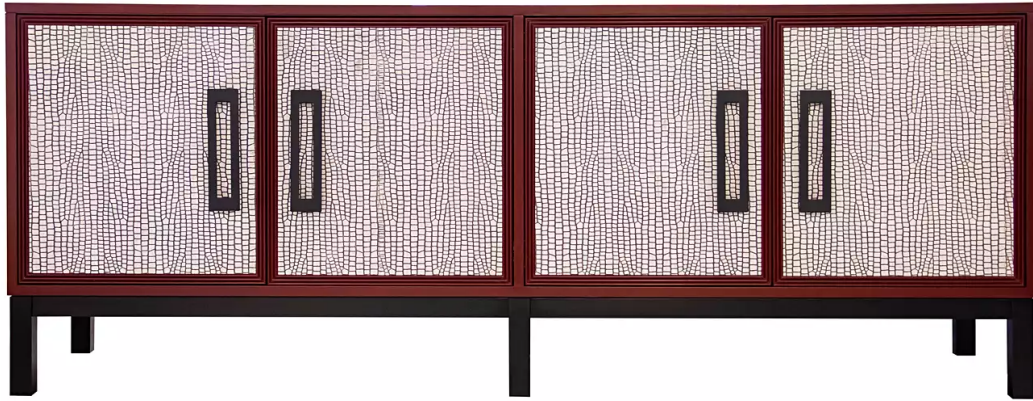

# COUNCILL

68-7-DR85-DR85-BP2

## Facets 72" Sideboard, Four Door

### Facets

This Facets chest features four doors with Nimbus Leather fronts with Beaded Frame. This version has a Parson Style base finished in Black Lacquer (80). The hardware is the Modern Rectangle Pull. As shown, Red Striata on exterior cabinet. For more information on the array of luxury options with Facets, [Click Here](#).

## Dimensions

**Width:** 72" (182.88 cm)

**Height:** 39.25" (99.695 cm)

**Depth:** 18" (45.72 cm)