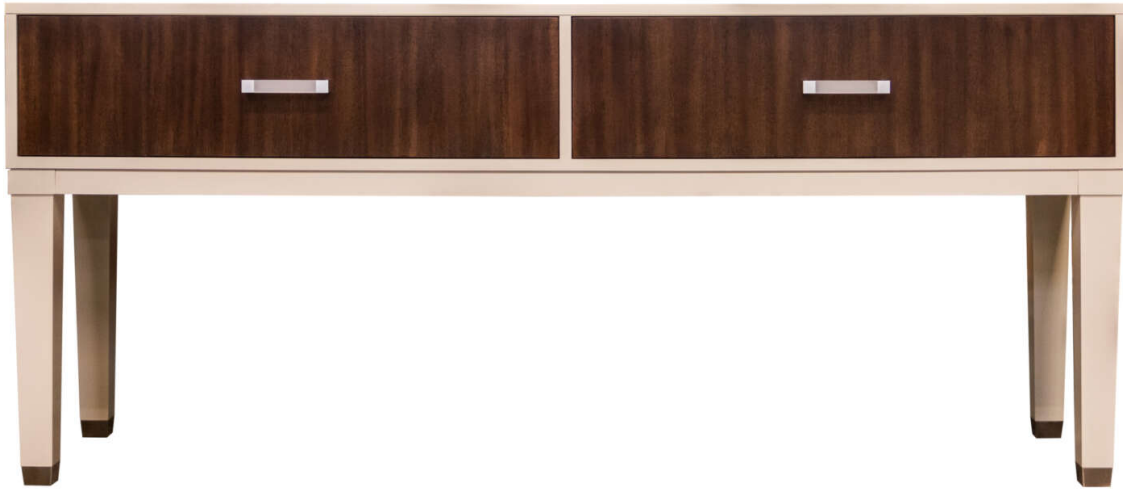

COUNCILL

68-8-DW2-BF2T

Facets 72" Console, Two Drawers

Facets

This Facets chest features two drawers with Ribbon Stripe Mahogany fronts in an alternate finish. This version has a Tall Tapered base. The hardware is the Acrylic Pearl pull. As shown, Putty (52) on exterior cabinet and Portofino (742) on drawer fronts. For more information on the array of luxury options with Facets, [Click Here](#).

Wood Species: Maple

Dimensions

Width: 72" (182.88 cm)

Height: 30.5" (77.47 cm)

Depth: 18" (45.72 cm)

Contact

616.243.3676
8am-5pm ET
customerservice@kindelfurniture.com

Headquarters

Kindel Grand Rapids
4047 Eastern Ave SE
Grand Rapids, MI 49508
616.243.3676

High Point Showroom

200 Steele Building
Suite 103
High Point, NC 27260