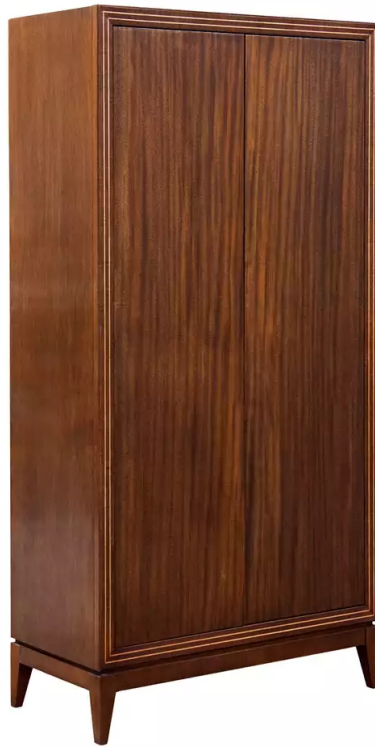

# KINDEL

---

41-960

## Gramercy Bar Cabinet

Ribbon grain, Mahogany veneers adorn the front of the Gramercy Bar Cabinet designed by Robert A.M.Stern Architects. Compound angles on the outer frame are veneered with a cross-grained Mahogany veneer. The inner angle of the frame features white, Maple inlay lines. The interior of the cabinet is accentuated by a grey glass or mirrored back panel. There are two grey glass, adjustable shelves in the upper section as well as one fixed shelf of grey glass framed in Mahogany. Below is a full wine rack, 4 tray drawers and one adjustable shelf. The interior lighting is on a dimmer switch. Limited Stock.

## Dimensions

**Width:** 38" (96.52 cm)

**Height:** 76" (193.04 cm)

**Depth:** 18" (45.72 cm)