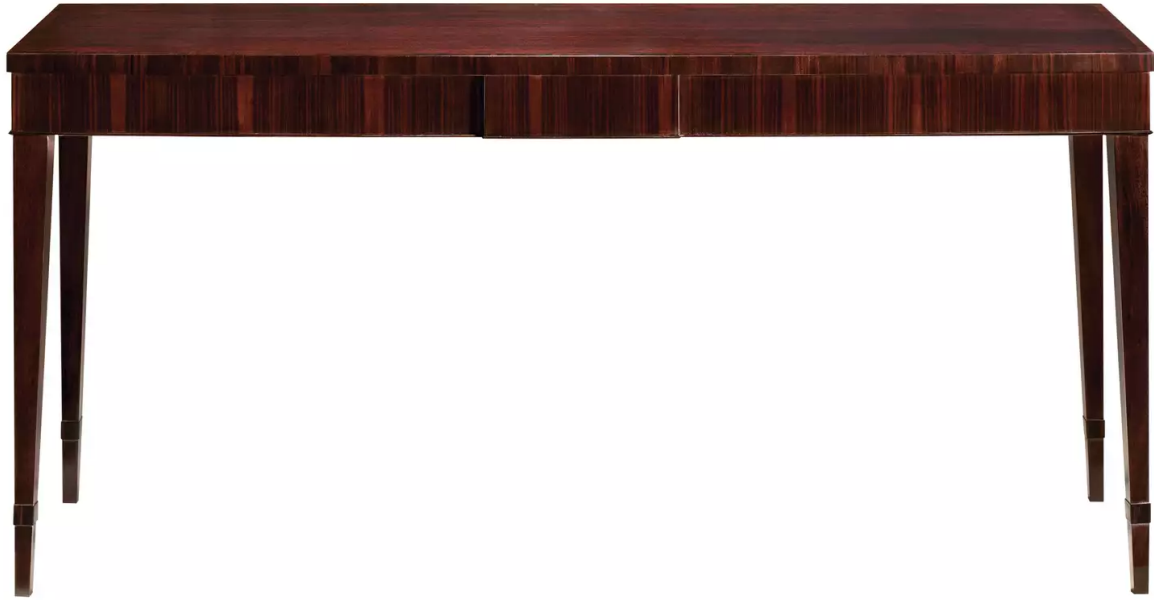

COUNCILL

2004-402

Blake Console

Classic Bowfront form with Ribbon-stripe Mahogany top and Macassar Ebony border and edge band. The Macassar Ebony apron has a projecting center panel. Square tapered legs are accented with a cuff.

Wood Species: Mahogany

Dimensions

Width: 72" (182.88 cm)

Height: 34" (86.36 cm)

Depth: 22" (55.88 cm)

Contact

616.243.3676
8am-5pm ET
customerservice@kindelfurniture.com

Headquarters

Kindel Grand Rapids
4047 Eastern Ave SE
Grand Rapids, MI 49508
616.243.3676

High Point Showroom

200 Steele Building
Suite 103
High Point, NC 27260