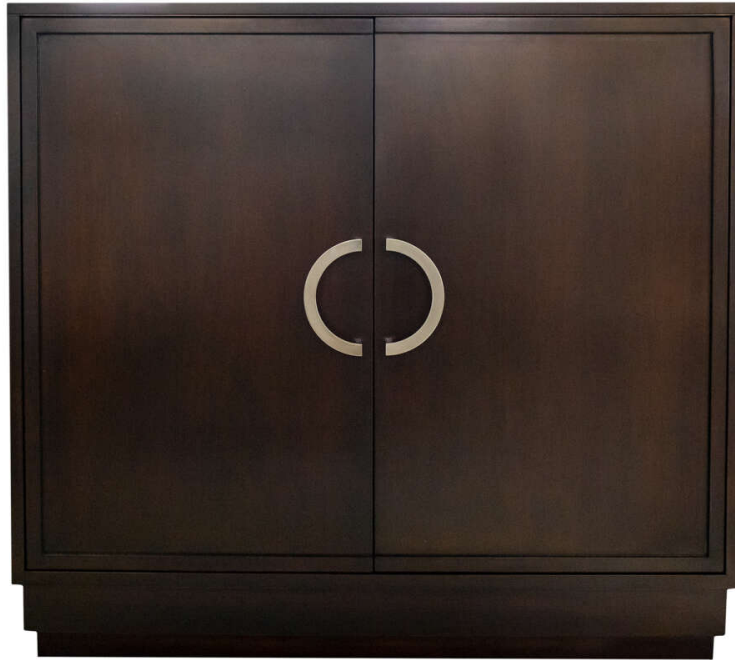

COUNCILL

68-1-DR4-BL1

36" Facets Chest, Two Doors

Facets

The Facets Collection allows you to choose from door or drawer chests or credenzas in multiple sizes with an array of options. This version finished in Heron (563). The base is a Double Plinth Base. Half Circle pull in Nickel. Shown in Heron (563). For more information on the array of luxury options with Facets, [Click Here](#).

Wood Species: Maple

Dimensions

Width: 36" (91.44 cm)

Height: 33.75" (85.725 cm)

Depth: 18" (45.72 cm)

Contact

616.243.3676
8am-5pm ET
customerservice@kindelfurniture.com

Headquarters