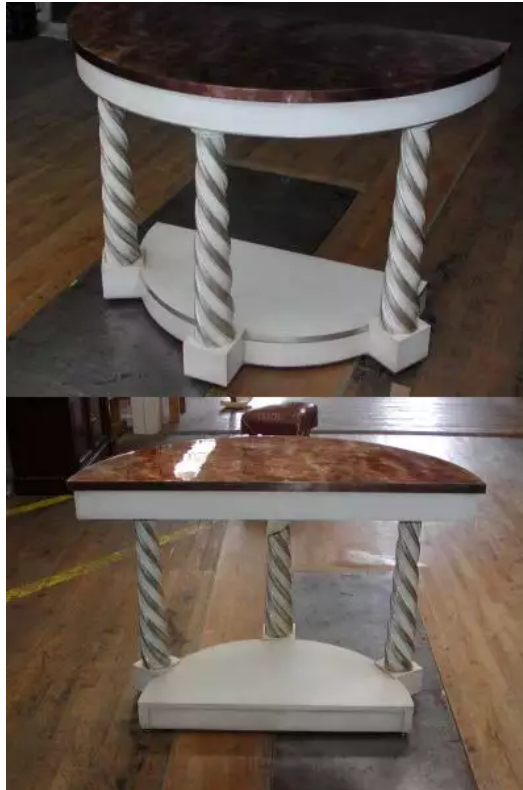

KARGES

526X

526X Style Custom Demilune Console

Working with our design team and customer, we created a console with inspiration from the 526 Console.

Dimensions

Width: 48" (121.92 cm)

Contact

616.243.3676
8am-5pm ET
customerservice@kindelfurniture.com