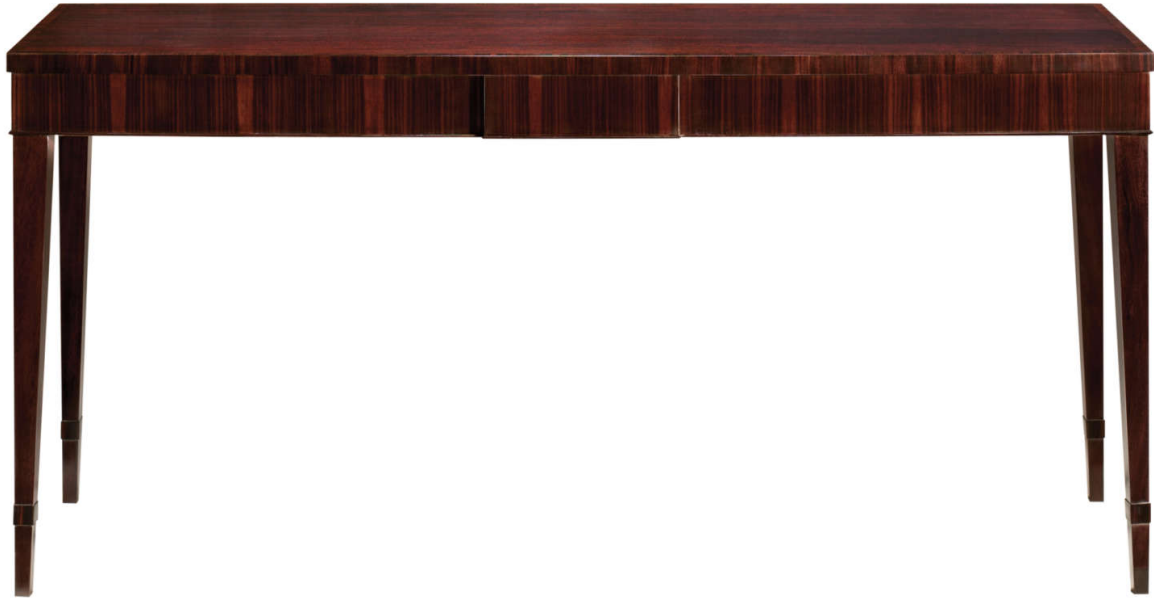

COUNCILL

2004-402

Blake Console

Classic Bowfront form with Ribbon-stripe Mahogany top and Macassar Ebony border and edge band. The Macassar Ebony apron has a projecting center panel. Square tapered legs are accented with a cuff.

Dimensions

Width: 72" (182.88 cm)

Height: 34" (86.36 cm)

Depth: 22" (55.88 cm)

Contact

616.243.3676
8am-5pm ET
customerservice@kindelfurniture.com

Headquarters

Kindel Grand Rapids
4047 Eastern Ave SE
Grand Rapids, MI 49508
616.243.3676

High Point Showroom

200 Steele Building
Suite 103
High Point, NC 27260